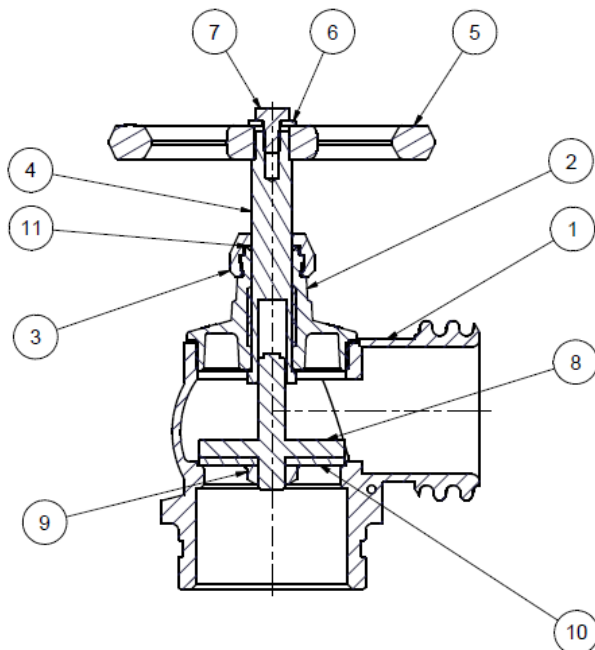

SAFB Roll Grooved Landing Valve

PARTS LIST		
ITEM	QTY	DESCRIPTION
1	1	FS0049 Body
2	1	Cover
3	1	Cover Nut
4	1	Spindle
5	1	Wheel Handle
6	1	Washer
7	1	M8 Set Screw
8	1	Seat
9	1	Nut Jumper Valve
10	1	Washer Jumper Valve
11	1	Cover Nut O-Ring