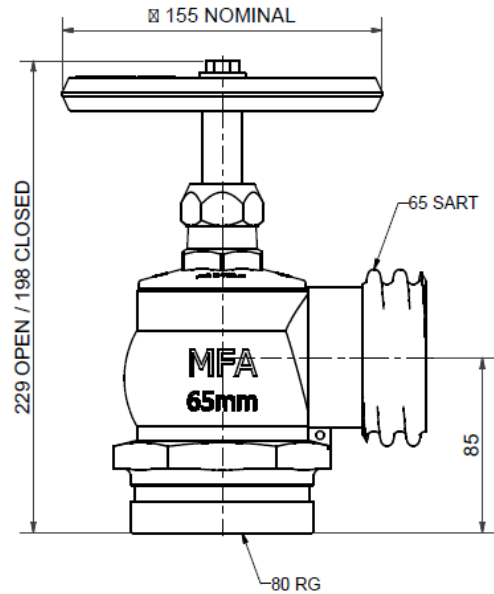

SAFB Roll Grooved Landing Valve

PARTS LIST		
ITEM	QTY	DESCRIPTION
1	1	FS0049 Body
2	1	Cover
3	1	Cover Nut
4	1	Spindle
5	1	Wheel Handle
6	1	Washer
7	1	M8 Set Screw
8	1	Seat
9	1	Nut Jumper Valve
10	1	Washer Jumper Valve
11	1	Cover Nut O-Ring