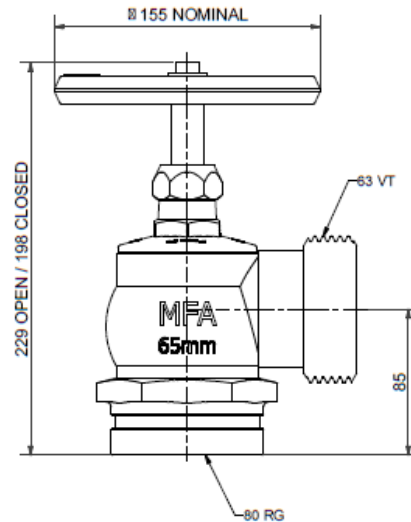

NSWFB Roll Grooved Landing Valve

PARTS LIST		
ITEM	QTY	DESCRIPTION
1	1	FS00272 Body
2	1	Cover
3	1	Cover Nut
4	1	Spindle
5	1	Wheel Handle
6	1	Washer
7	1	M8 Set Screw
8	1	Seat
9	1	Nut Jumper Valve
10	1	Washer Jumper Valve
11	1	Cover Nut O-Ring