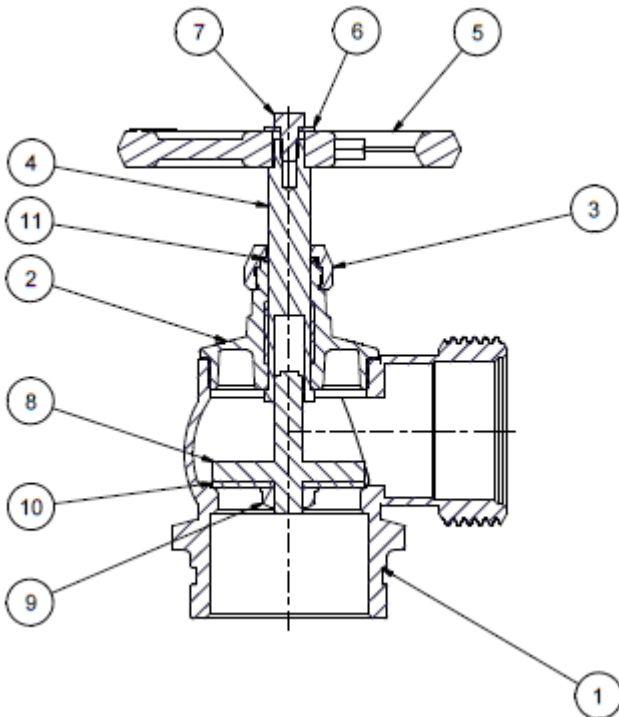

NSWFB Roll Grooved Landing Valve

PARTS LIST		
ITEM	QTY	DESCRIPTION
1	1	FS00272 Body
2	1	Cover
3	1	Cover Nut
4	1	Spindle
5	1	Wheel Handle
6	1	Washer
7	1	M8 Set Screw
8	1	Seat
9	1	Nut Jumper Valve
10	1	Washer Jumper Valve
11	1	Cover Nut O-Ring